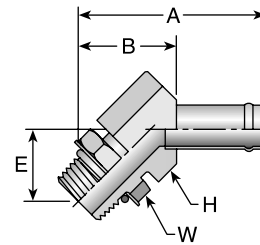

# Part Number	Thread inch	Hose I.D. inch	A		E		H		B	
			inch	mm	inch	mm	inch	inch	mm	
21TB-6-8	3/8x18	1/2	1.94	49	1.22	31	7/8	0.44	11	
21TB-8-10	1/2x14	5/8	2.03	52	1.47	37	1-1/16	0.53	13	
21TB-8-12	1/2x14	3/4	2.16	55	1.59	40	1-5/16	0.66	17	
21TB-12-12	3/4x14	3/4	2.16	55	1.59	40	1-5/16	0.66	17	
21TB-12-16	3/4x14	1	2.44	62	1.59	40	1-5/8	0.81	21	
21TB-16-14	1x11-1/2	7/8	2.31	59	1.97	50	1-5/8	0.81	21	
21TB-16-16	1x11-1/2	1	2.44	62	1.97	50	1-5/8	0.81	21	

05TB

Male SAE Straight Thread with O-Ring - Rigid

# Part Number	Thread		Hose I.D.		A		H		B	
	inch	mm	inch	mm	inch	mm	inch	mm	inch	mm
05TB-6-6	9/16x18		3/8	1.94	49	11/16	0.69	18		
05TB-8-8	3/4x16		1/2	2.00	51	7/8	0.75	19		
05TB-8-10	3/4x16		5/8	2.00	51	7/8	0.75	19		
05TB-10-10	7/8x14		5/8	2.06	52	1	0.81	21		
05TB-12-12	1-1/16x12		3/4	2.25	57	1-1/4	1.00	25		
05TB-16-16	1-5/16x12		1	2.38	60	1-1/2	1.00	25		
05TB-20-20	1-5/8x12		1-1/4	2.50	64	1-7/8	1.00	25		

# Part Number	Thread		Hose I.D.		A		E		H		W		B	
	inch	mm	inch	mm	inch	mm	inch	mm	inch	mm	inch	mm	inch	mm
35TB-8-8	1/2	3/4x16	1/2	2.79	71	0.93	24	7/8	7/8	1.29	33			
35TB-10-10	5/8	7/8x14	5/8	2.80	71	0.93	24	1	1	1.28	33			
35TB-12-12	3/4	1-1/16x12	3/4	3.18	81	1.22	31	1-1/4	1-1/4	1.68	43			
35TB-16-16	1	1-5/16x12	1	3.45	88	1.30	33	1-1/2	1-1/2	1.82	46			
35TB-20-16	1-1/4	1-5/8x12	1	3.57	91	1.34	34	1-7/8	1-7/8	1.94	49			