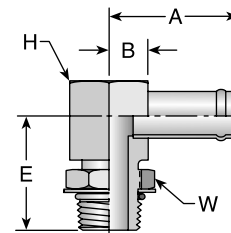

# Part Number	Thread		Hose I.D.		A		H		B	
	inch	mm	inch	mm	inch	mm	inch	mm	inch	mm
05TB-6-6	9/16x18		3/8	1.94	49	11/16	0.69	18		
05TB-8-8	3/4x16		1/2	2.00	51	7/8	0.75	19		
05TB-8-10	3/4x16		5/8	2.00	51	7/8	0.75	19		
05TB-10-10	7/8x14		5/8	2.06	52	1	0.81	21		
05TB-12-12	1-1/16x12		3/4	2.25	57	1-1/4	1.00	25		
05TB-16-16	1-5/16x12		1	2.38	60	1-1/2	1.00	25		
05TB-20-20	1-5/8x12		1-1/4	2.50	64	1-7/8	1.00	25		

35TB

Male SAE Straight Thread with O-Ring - Rigid - 45° Elbow

# Part Number	Thread		Hose I.D.		A		E		H		W		B	
	inch	mm	inch	mm	inch	mm	inch	mm	inch	mm	inch	mm	inch	mm
35TB-8-8	1/2	3/4x16	1/2	2.79	71	0.93	24	7/8	7/8	1.29	33			
35TB-10-10	5/8	7/8x14	5/8	2.80	71	0.93	24	1	1	1.28	33			
35TB-12-12	3/4	1-1/16x12	3/4	3.18	81	1.22	31	1-1/4	1-1/4	1.68	43			
35TB-16-16	1	1-5/16x12	1	3.45	88	1.30	33	1-1/2	1-1/2	1.82	46			
35TB-20-16	1-1/4	1-5/8x12	1	3.57	91	1.34	34	1-7/8	1-7/8	1.94	49			

# Part Number	Thread		Hose I.D.		A		E		H		W		B	
	inch	mm	inch	mm	inch	mm	inch	mm	inch	mm	inch	mm	inch	mm
25TB-8-8	1/2	3/4x16	1/2	1.94	49	1.44	37	7/8	7/8	0.44	11			
25TB-10-10	5/8	7/8x14	5/8	2.03	52	1.69	43	1-1/16	1	0.53	13			
25TB-10-12	5/8	7/8x14	3/4	2.16	55	1.69	43	1-5/16	1	0.66	17			
25TB-12-12	3/4	1-1/16x12	3/4	2.16	55	1.92	49	1-5/16	1-1/4	0.66	17			
25TB-16-12	1	1-5/16x12	3/4	2.31	59	2.03	52	1-5/8	1-1/2	0.81	21			
25TB-16-16	1	1-5/16x12	1	2.44	62	2.03	52	1-5/8	1-1/2	0.81	21			
25TB-20-16	1-1/4	1-5/8x12	1	2.57	65	2.34	59	1-7/8	1-7/8	0.94	24			
25TB-20-20	1-1/4	1-5/8x12	1-1/4	2.61	66	2.34	59	1-7/8	1-7/8	0.94	24			